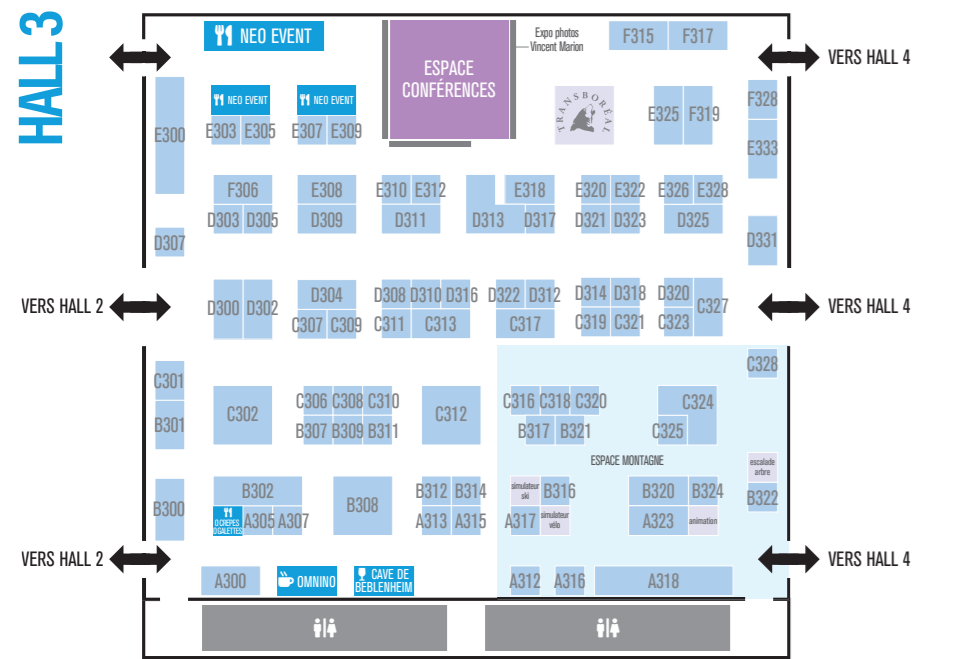

HALL 3

EXPOSANTS HALL 3 liste arrêtée au 29/10/2019

Table listing exhibitors for Hall 3, including 365.BE, AEC VILLAGES VACANCES, ALLIANCE PORNIC RESORT, etc.

Table listing exhibitors for Hall 3, including HOTEL DU BOLLENBERG, RESTAURANT «COTE PLAINE», SPA, HOTEL EDELWEISS\*\*\*\*, etc.

Table listing exhibitors for Hall 3, including THERMES DE ST LAURENT LES BAINS, TIROLER ZUGSPITZ ARENA, TRESORS DE COTE D'OR, etc.

Table listing exhibitors for Hall 3, including ALPINE WELLNESSHOTEL KARWENDEL, AMELIE LES BAINS, ASSOCIATION FRIBOURGEOISE DES HOTELIERS, etc.

Table listing exhibitors for Hall 3, including CAP FRANCE LE RELAIS DU MOULIN NEUF, CAP FRANCE RECHASTEL, CAP FRANCE ROZ ARMOR, etc.

Table listing exhibitors for Hall 3, including CAP FRANCE TERROU, CASINO DE PLOMBIERES-LES-BAINS (VOSGES), CLUB VOSGIEN, etc.

Main promotional banner for the Tokyo Expo, featuring the text '35e SALON INTERNATIONAL DU TOURISME & DES VOYAGES', 'TO KYO JAPON', 'DU SAMEDI AU LUNDI 09 11 NOV. 2019', and 'PLAN DU SALON'.