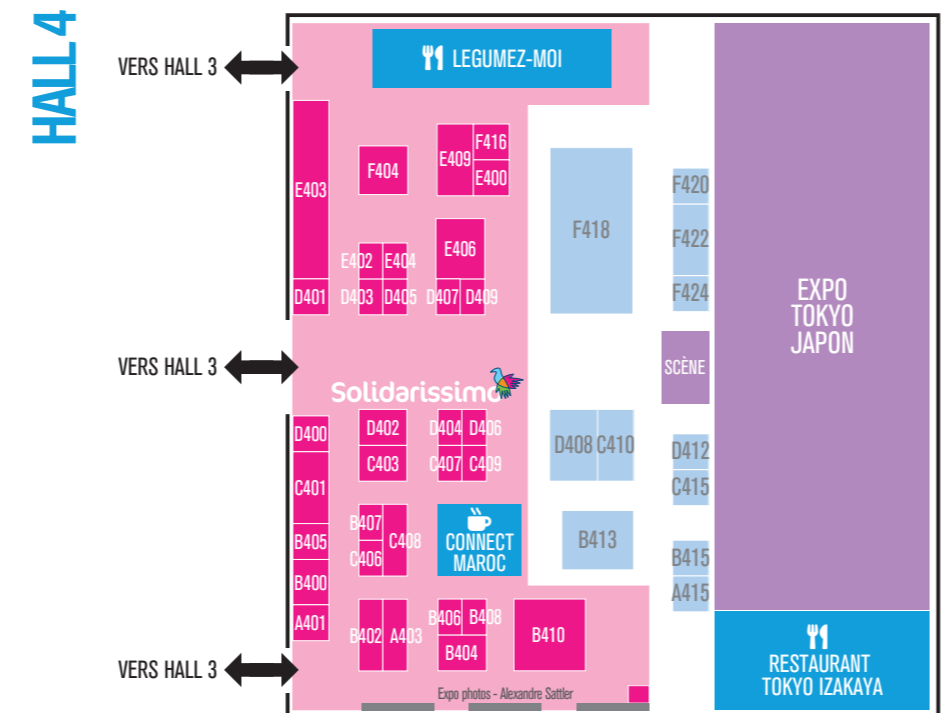

HALL 4

EXPOSANTS HALL 4 liste arrêtée au 29/10/2019

Table listing exhibitors for Hall 4, including ALL NIPPON AIRWAYS, ARVEL VOYAGES, CEEJA, CITY OF YOKOHAMA, CLUB TOURISM INTERNATIONAL, etc.

Table listing exhibitors for Hall 4, including HUMAN TRIP, KIT'ON ART, LA RESIDENCE ANKERANA/FHORM, LES AILES DU PARTAGE-ARCHITECTE DE VOYAGE, etc.

Table listing exhibitors for Hall 4, including LES COMORES, L'HOMME ET L'ENVIRONNEMENT, LIMBE CITY COUNCIL TOURISM OFFICE, MAISON DU BENIN, etc.

Table listing exhibitors for Hall 4, including CAVE DE BEBLENHEIM, Ô CREPES Ô GALETTES, CRÊPES SUCRÉS/ BOISSONS, CAFE ORIGINAL - OMNINO, DESTINATION VITTEL-CONTREXEVILLE, etc.

Table listing exhibitors for Hall 4, including HUMAN TRIP, KIT'ON ART, LA RESIDENCE ANKERANA/FHORM, LES AILES DU PARTAGE-ARCHITECTE DE VOYAGE, etc.

Table listing exhibitors for Hall 4, including LES COMORES, L'HOMME ET L'ENVIRONNEMENT, LIMBE CITY COUNCIL TOURISM OFFICE, MAISON DU BENIN, MINISTRY OF ENVIRONMENT AND TOURISM OF NAMIBIA, etc.

Table listing exhibitors for Hall 4, including MUSEE MARITIME DE DOUALA/CAMEROUN, EVA AIRWAYS, NAMIBIA ETEA CRAFT, NAMIBIA TOURISM BOARD, NAMIBIA WILDLIFE RESORTS, etc.

Table listing exhibitors for Hall 4, including NAMIBIE, OFFICE NATIONAL DU TOURISME DE ANALAMANGA, OFFICE NATIONAL DU TOURISME DE MADAGASCAR, OFFICE REGIONAL DU TOURISME FIANARANTSOA, etc.

Section for EXPOSITIONS PHOTOS, featuring 'Ode à la bienveillance' and 'Le Japon au fil des saisons' with images and descriptions.

HORAIRES BUS (LIGNE E)

Table showing bus schedules for Colmar Gare to Colmar Parc des Expositions, including departure and arrival times.

Table showing bus schedules for Colmar Parc des Expositions to Colmar Gare, including departure and arrival times.

LES PARTENAIRES :

Logos of institutional partners (ADT, Colmar Métropole, JAPON, Tokyo, JNTO), press partners (DINA, Dreyekland, Alsace, Zoom Japon), and private partners (ANA, JR, Le Blanc, ToBU Group, etc.).